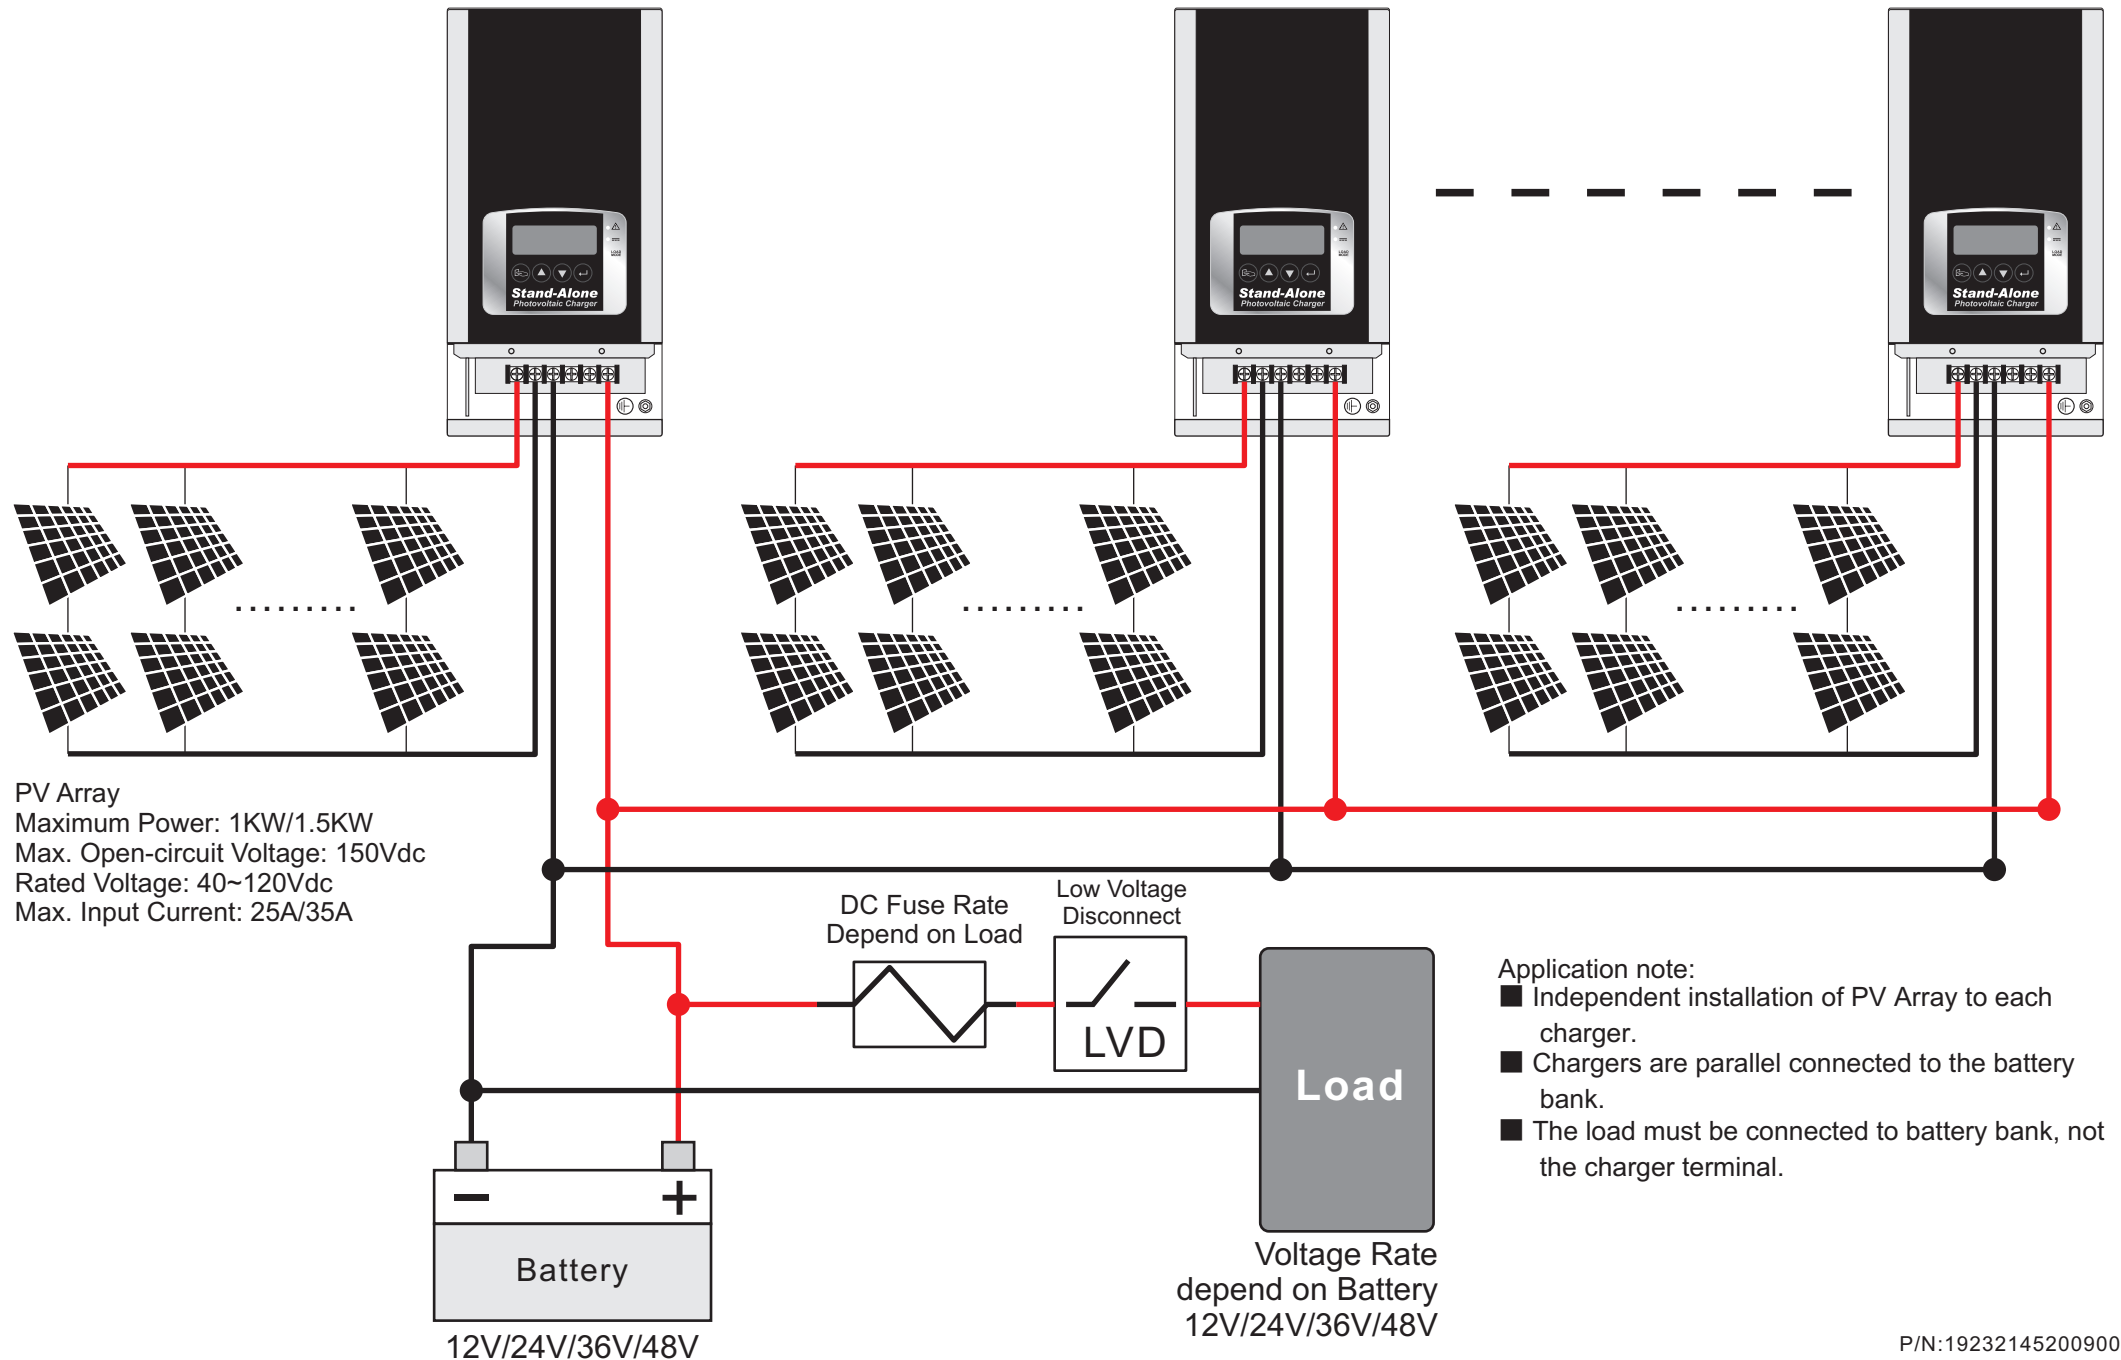

# PHOTOVOLTAIC CHARGER WIRING DIAGRAM

Photovoltaic Charger 1K/1.5K Parallel Operation:

# PHOTOVOLTAIC CHARGER WIRING DIAGRAM

Load current under 60A:

Load current over 60A: