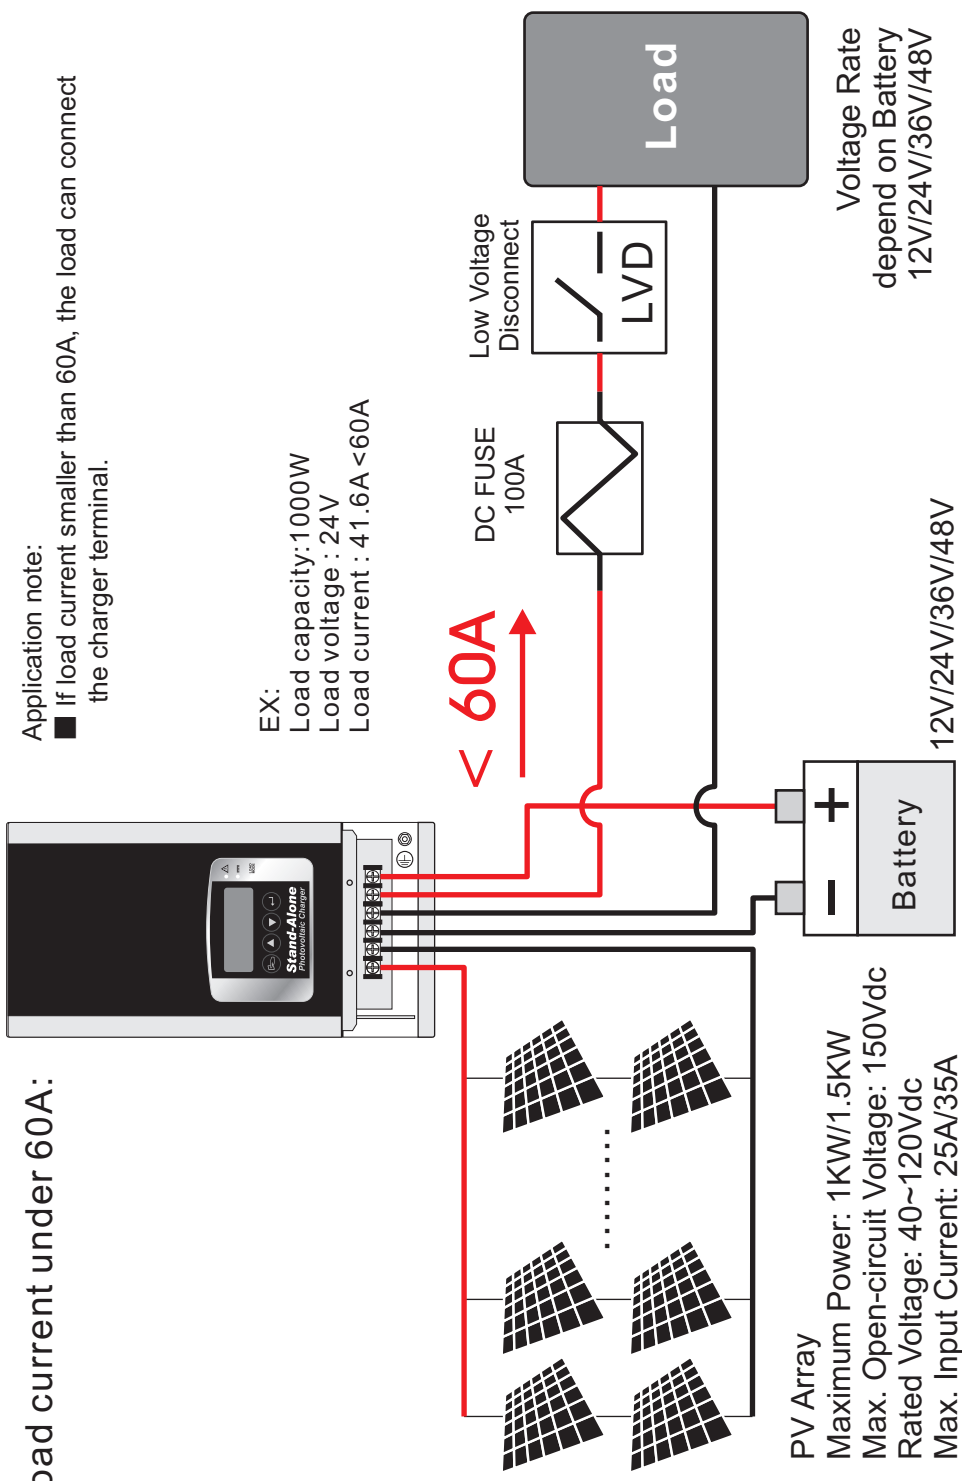

# PHOTOVOLTAIC CHARGER WIRING DIAGRAM

Photovoltaic Charger 1K/1.5K Parallel Operation:

# PHOTOVOLTAIC CHARGER WIRING DIAGRAM

Load current under 60A:

Load current over 60A: